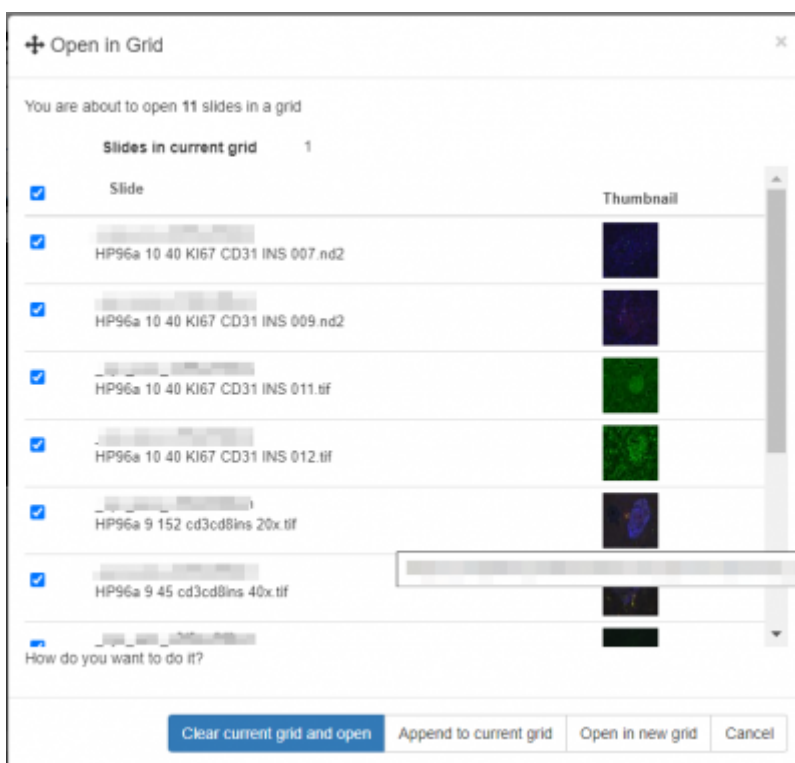

Folder tools group

The Folder Tools group in the Home tab contains controls for searching & navigating folders

The icons, from left to right

Top Row

- 1 Search icon - [read more about searching here](#)
- 2 Open current folder in grid - opens the menu below:

Here you can choose images from the currently highlighted folder in the slide browser to open into your current grid, or make a new grid.

- 3 Previous folder - selects and opens the previous folder
- 4 Next folder - selects and opens the previous folder