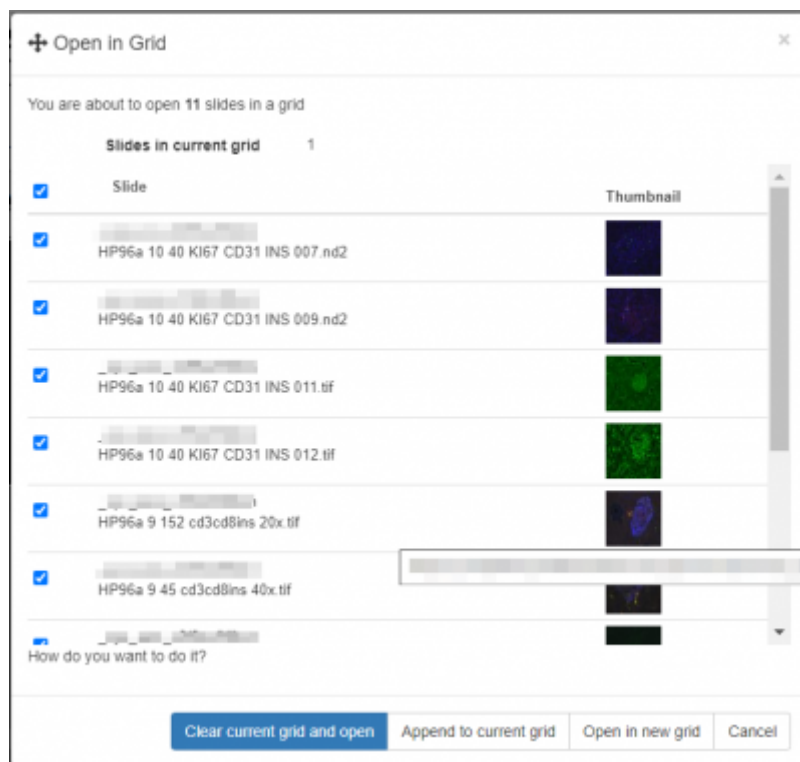

Folder tools group

The Folder Tools group in the Home tab contains controls for searching & navigating folders

The icons, from left to right

Top Row

- 1. - Search icon - [read more about searching here](#)
- 2. - Open current folder in grid - opens the menu below:

Here you can choose images from the currently highlighted folder in the slide browser to open into your current grid, or make a new grid.

- 3. - Previous folder - selects and opens the previous folder
- 4. - Next folder - selects and opens the next folder
- 5. - Previous file - opens previous image in folder
- 6. - Next file - opens next image in folder