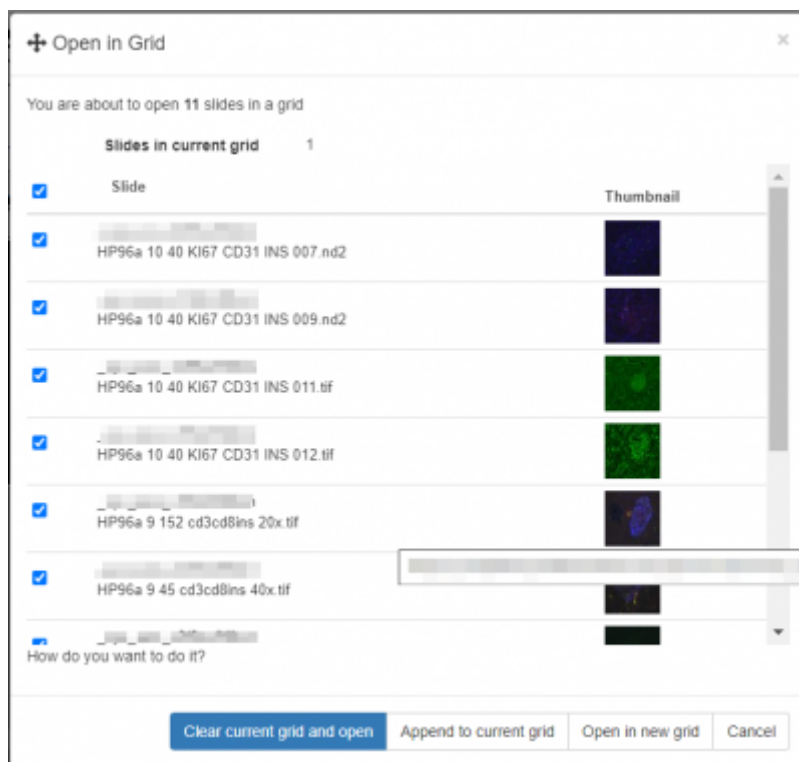

Home: Folder tools group

The Folder Tools group in the Home tab contains controls for searching & navigating folders

The icons, from left to right

Top Row

1. - Search icon - [read more about searching here](#)
2. - Open current folder in grid - opens the menu below:

Here you can choose images from the currently highlighted folder in the slide browser to open into your current grid, or make a new grid.

3. - Previous folder - selects and opens the previous folder
4. - Next folder - selects and opens the next folder
5. - Previous file - opens previous image in folder
6. - Next file - opens next image in folder