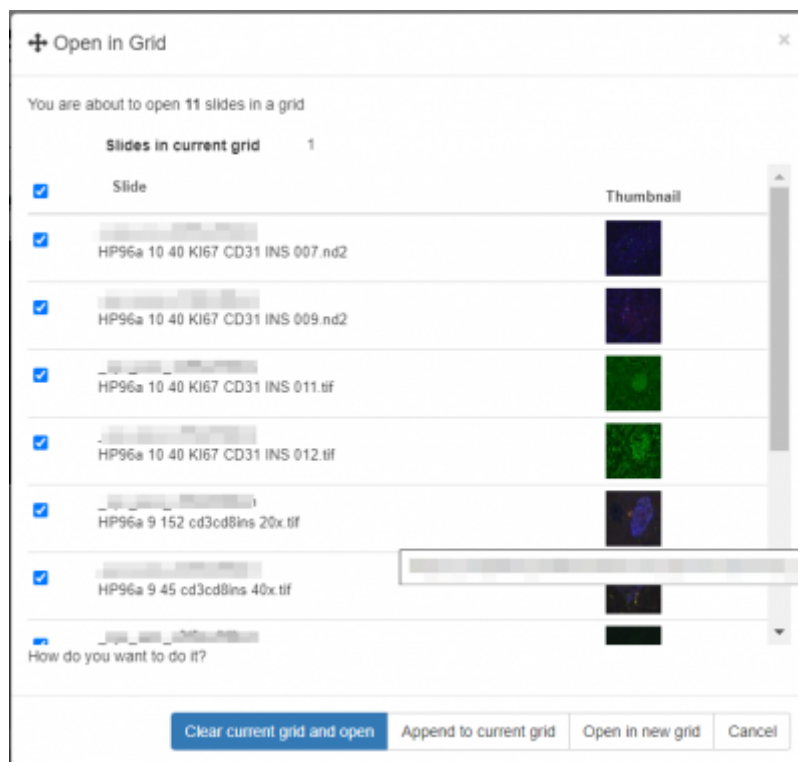

Home: Folder Tools Group

The Folder Tools group in the Home tab contains controls for searching & navigating folders

The icons, from left to right

Top Row

1. - Search icon - [read more about searching here](#)
2. - Open current folder in grid - opens the menu below:

Here you can choose images from the currently highlighted folder in the slide browser to open into your current grid, or make a new grid.

3. - Previous folder - selects and opens the previous folder
4. - Next folder - selects and opens the next folder
5. - Previous file - opens previous image in folder
6. - Next file - opens next image in folder