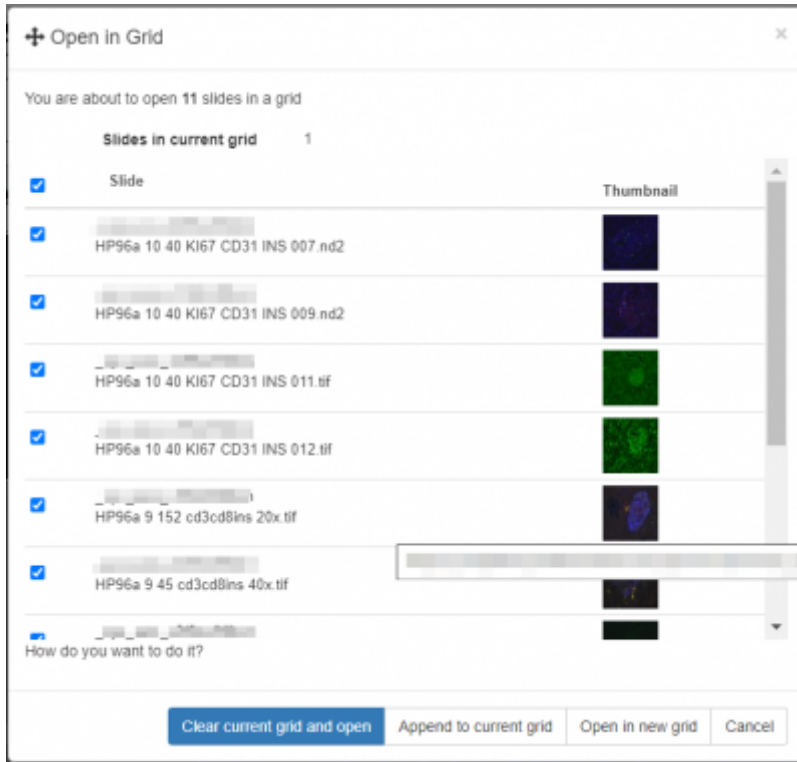

Home: Folder Tools

The Folder Tools group in the Home tab contains controls for searching & navigating folders

The icons, from left to right

Top Row

1. - Search icon - [read more about searching here](#)
2. - Open current folder in grid - opens the menu below:

Here you can choose images from the currently highlighted folder in the slide browser to open into your current grid, or make a new grid.

- 3. - Previous folder - selects and opens the previous folder
- 4. - Next folder - selects and opens the next folder
- 5. - Previous file - opens previous image in folder
- 6. - Next file - opens next image in folder