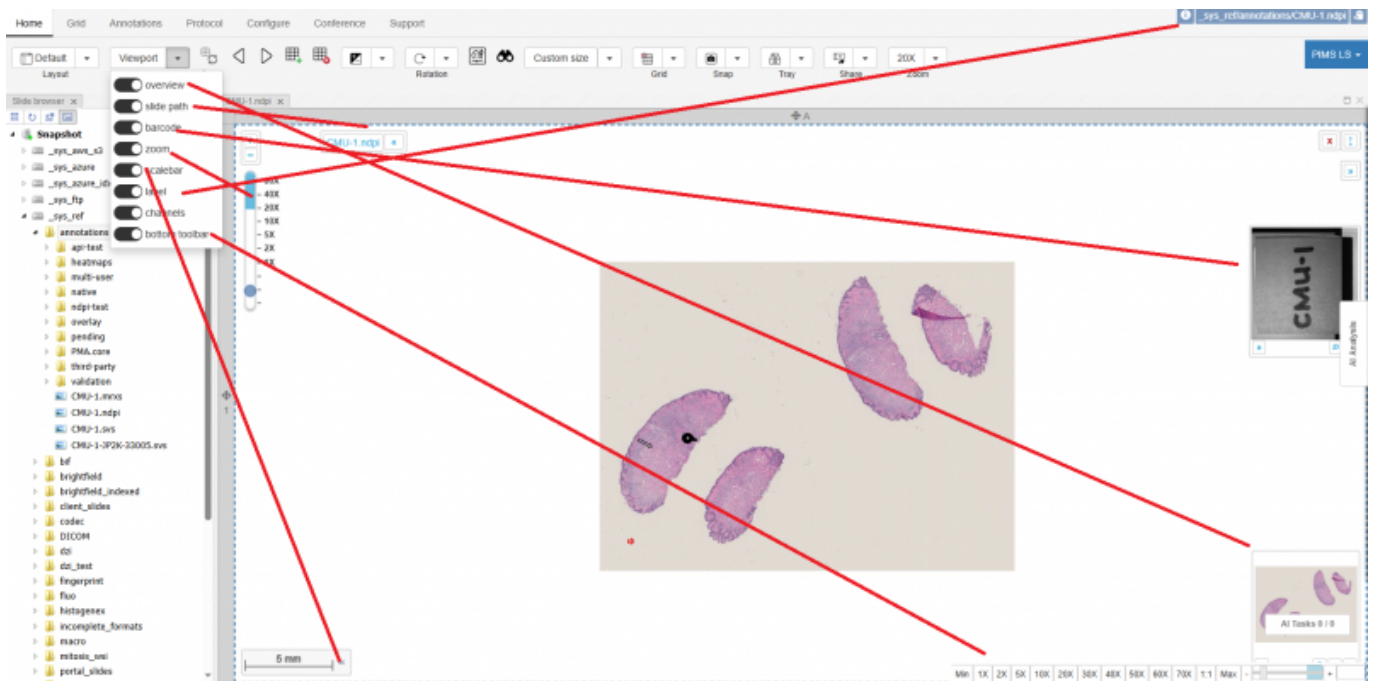

Home: Viewport Tool

The Viewport dropdown contains different toggle buttons for the viewport

From:
<https://docs.pathomation.com/pimsls/3.1.1/> - **PIMS LS 3.1.1**

Permanent link:
https://docs.pathomation.com/pimsls/3.1.1/doku.php?id=home_viewport