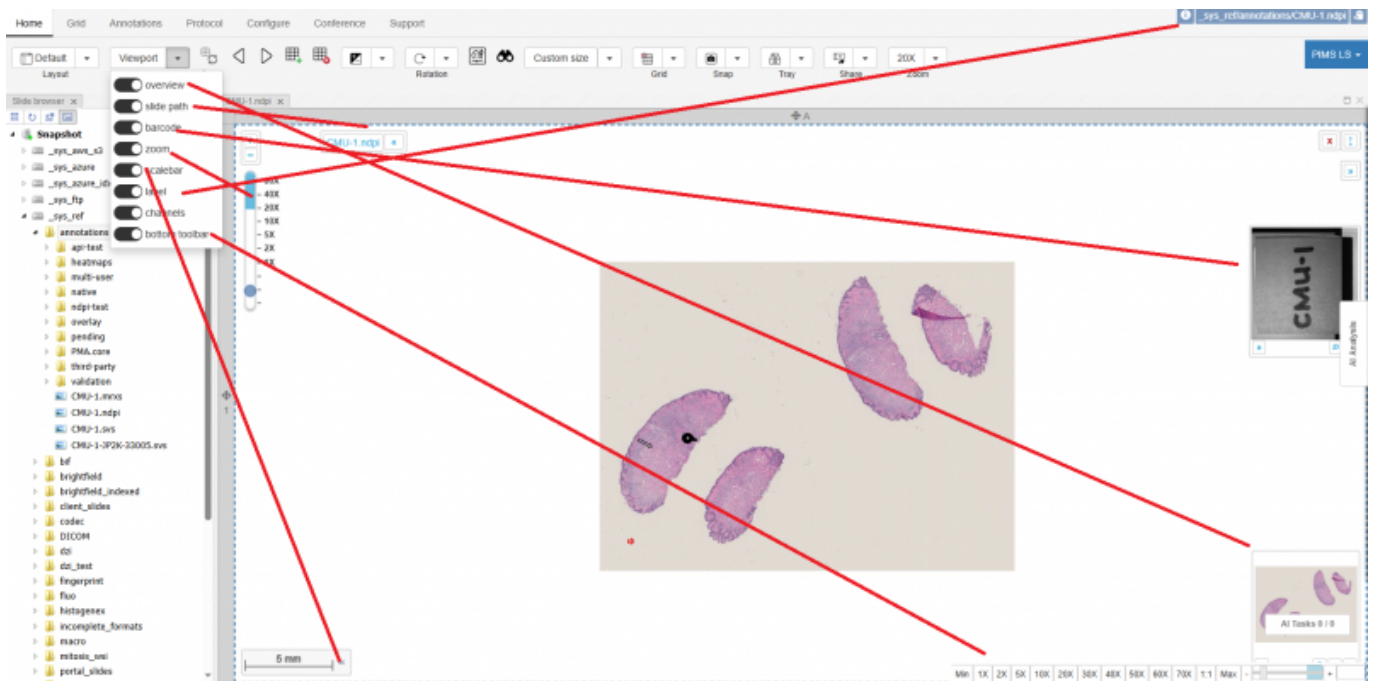

# Home: Viewport Tool Group

The Viewport dropdown contains different toggle buttons for the viewport

From:  
<https://docs.pathomation.com/pimsls/3.1.1/> - PIMS LS 3.1.1

Permanent link:  
[https://docs.pathomation.com/pimsls/3.1.1/doku.php?id=home\\_viewport&rev=1746897194](https://docs.pathomation.com/pimsls/3.1.1/doku.php?id=home_viewport&rev=1746897194)