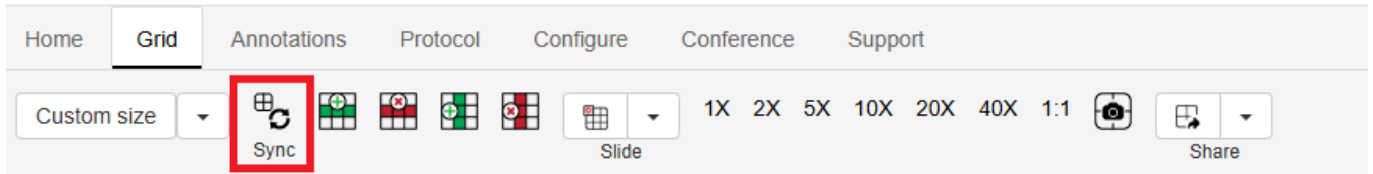

# Other Tools

Home tab also consists of independent icons like, Synx, grid overlays, toggle colors or search panel tools.

## Synchronize Tool

The Synchronize tool contains tools for turning on synchronized viewing and some grid management tools.

## Synchronized viewing

Turning on the Sync icon when you have 2 or more cells open in your grid will trigger synchronized viewing, you can see a quick video of this below:

From:  
<https://docs.pathomation.com/pimsls/3.1.1/> - **PIMS LS 3.1.1**