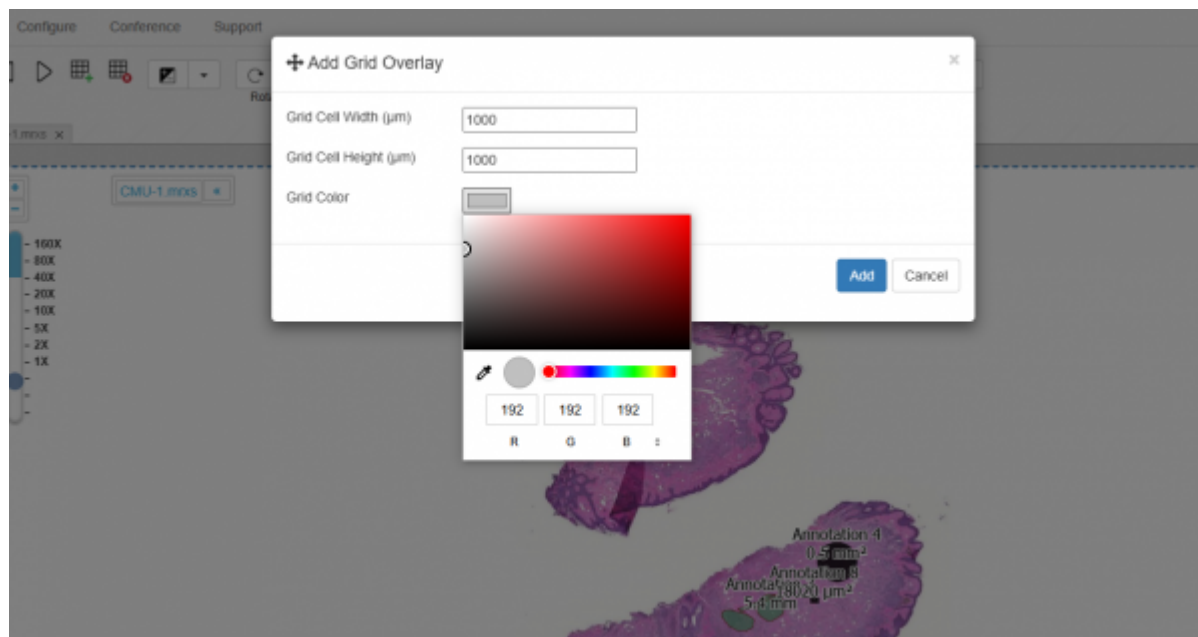

## Synchronize Tool

The Synchronize tool contains tools for turning on synchronized viewing and some grid management tools.

## Synchronized viewing

Turning on the Sync icon when you have 2 or more cells open in your grid will trigger synchronized viewing, you can see a quick video of this below:

## Grid Overlay Tools

Grid overlay tool allows user to add overlay to the opened slide. It can be of different sizes and colors. There are icons for both adding or removing overlay.

From:  
<https://docs.pathomation.com/pimsls/3.1.1/> - PIMS LS 3.1.1