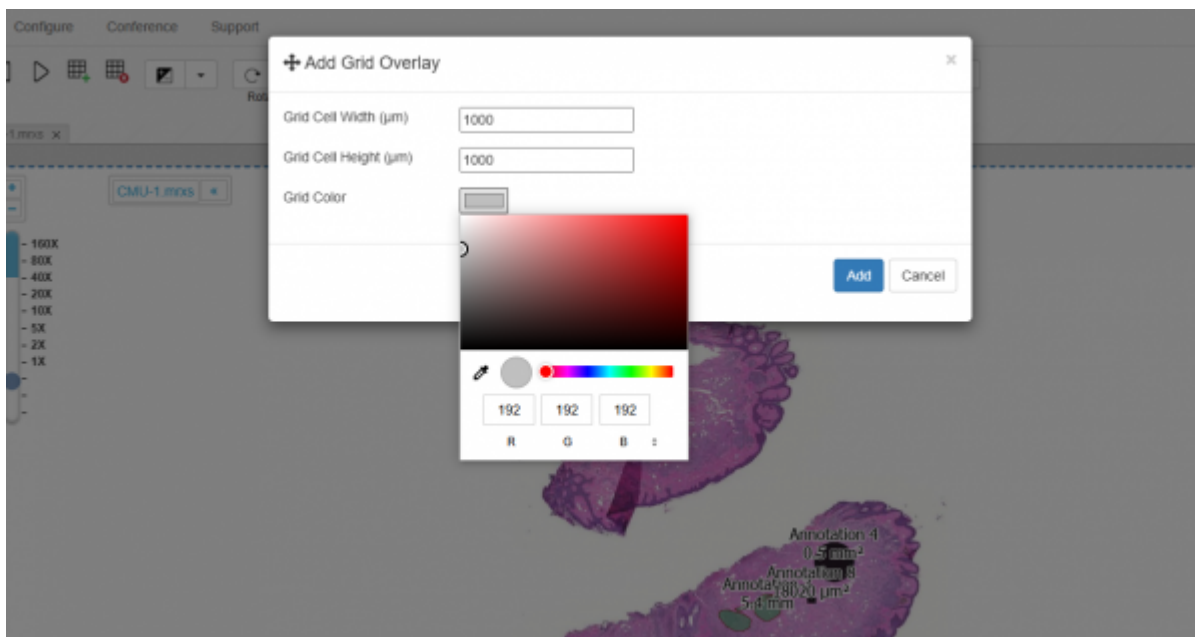

Other Tools

Home tab also consists of independent icons like, Synx, grid overlays, toggle colors or search panel tools.

Synchronize Tool

The Synchronize tool contains tools for turning on synchronized viewing and some grid management tools.

Synchronized viewing

Turning on the Sync icon when you have 2 or more cells open in your grid will trigger synchronized viewing, you can see a quick video of this below:

Grid Overlay Tools

Grid overlay tool allows user to add overlay to the opened slide. It can be of different sizes and colors. There are icons for both adding or removing overlay.