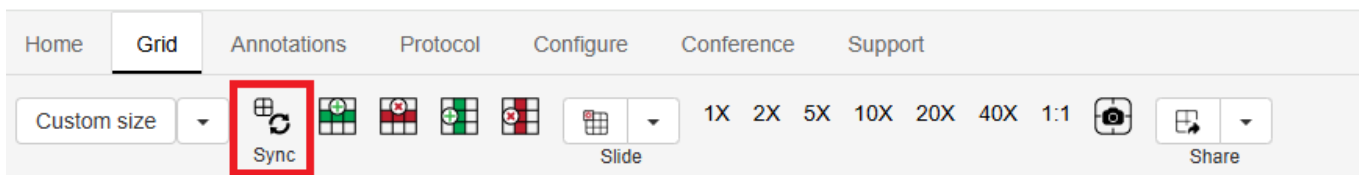

Other Tools

Home tab also consists of independent icons like, Synx, grid overlays, toggle colors or search panel tools.

Synchronize Tool

The Synchronize tool contains tools for turning on synchronized viewing and some grid management tools.

Synchronized viewing

Turning on the Sync icon when you have 2 or more cells open in your grid will trigger synchronized viewing, you can see a quick video of this below:

Grid Overlay Tools

Grid overlay tool allows user to add overlay to the opened slide. It can be of different sizes and colors. There are icons for both adding or removing overlay.