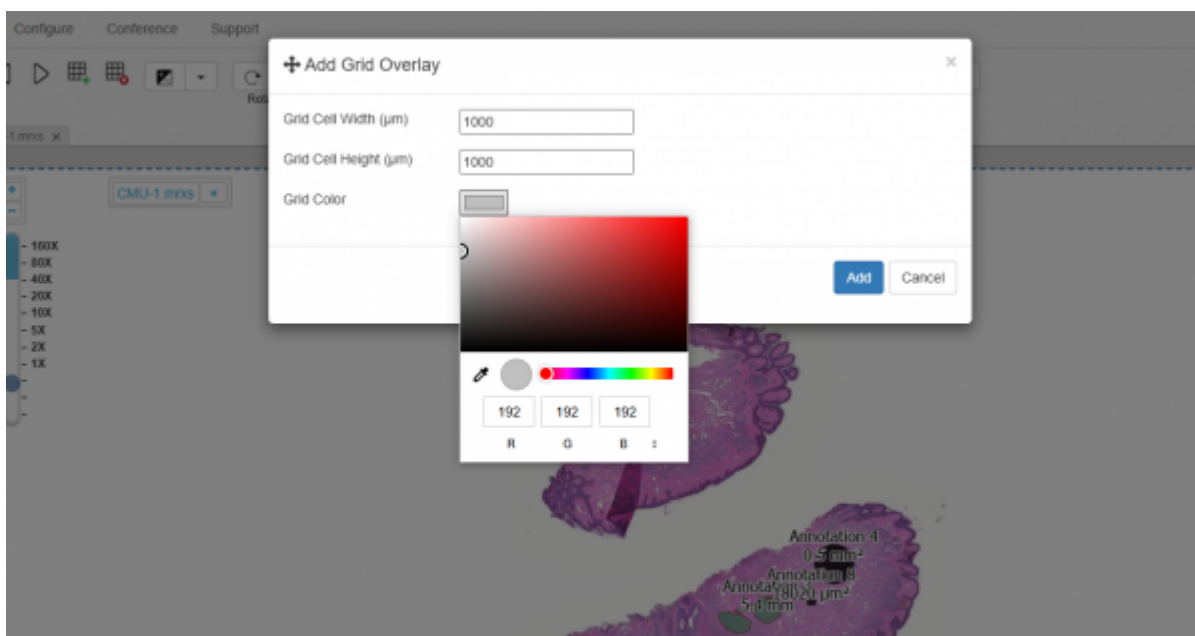

Other Tools

Home tab also consists of independent icons like, Synx, grid overlays, toggle colors or search panel tools.

Synchronize Tool

The Synchronize tool contains tools for turning on synchronized viewing and some grid management tools.

Synchronized viewing

Turning on the Sync icon when you have 2 or more cells open in your grid will trigger synchronized viewing, you can see a quick video of this below:

Grid Overlay Tools

Grid overlay tool allows user to add overlay to the opened slide. It can be of different sizes and colors. There are icons for both adding or removing overlay.