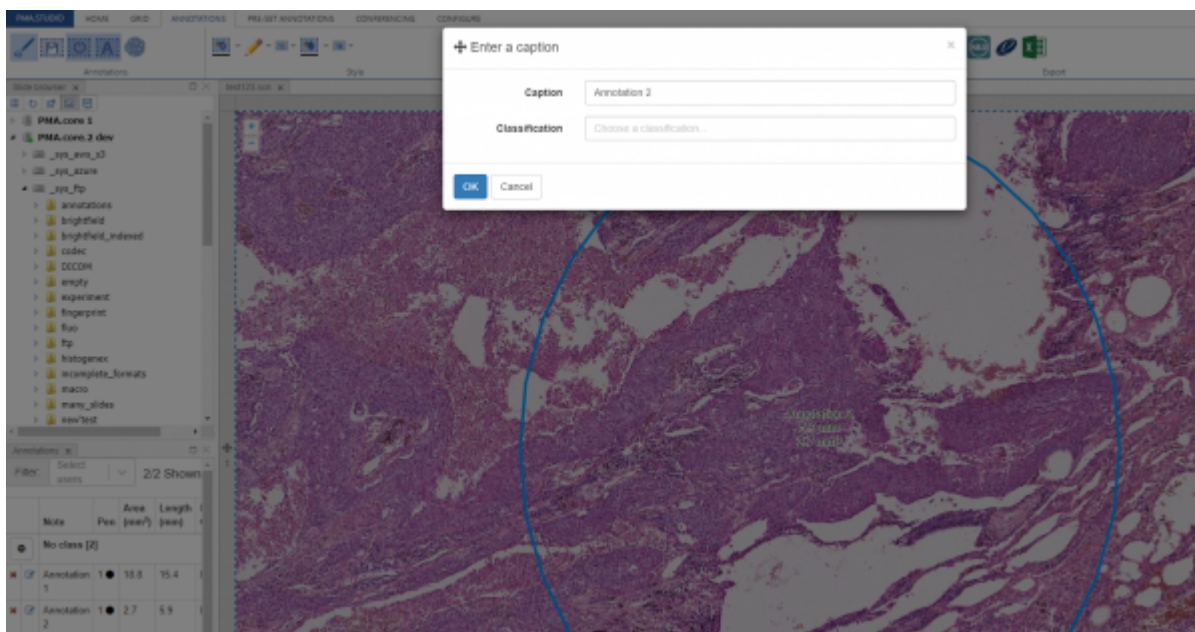

Merge

Merge selected annotation button allows you to merge two annotations together. Right now PMA.Studio allows merging of “Line” and “Freehand” annotation types. To merge annotations you first select the two annotations using shift key and the press “merge selected” button and both annotations will be merged.