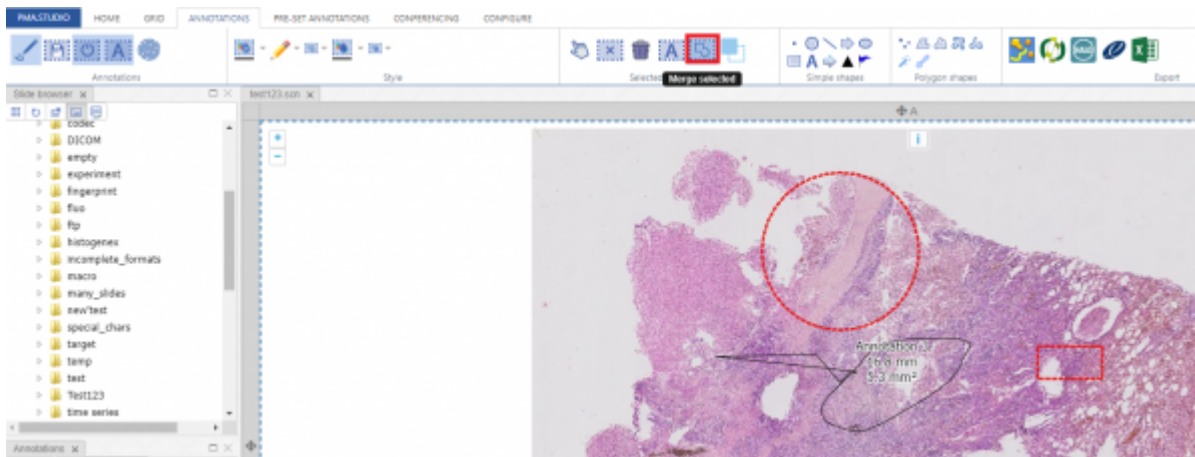

Modify

Modify button allows user to modify an existing annotation. To modify an annotation you need to select the annotation and then press the “modify” button. Once you are done with the modification, you can save the annotation.