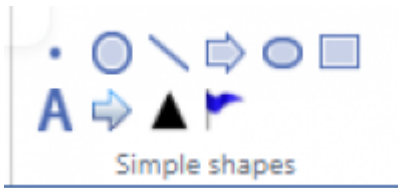

Simple shapes

Below are the set of simple shapes that can be added to a annotation.

1. Point
2. Circle
3. Line
4. Arrow
5. Ellipse
6. Rectangle
7. Text
8. Landmark 1
9. Landmark 2
10. Landmark 3

From:

<https://docs.pathomation.com/pma.studio/2.1.0/> - **PMA.studio 2.1.0**