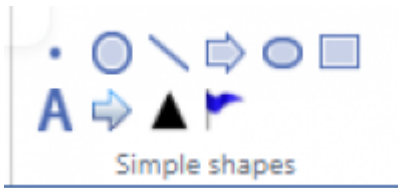

Simple shapes

Below are the set of simple shapes that can be added to a annotation.

1. Point
2. Circle
3. Line
4. Arrow
5. Ellipse
6. Rectangle
7. Text
8. Landmark 1
9. Landmark 2
10. Landmark 3

From:
<https://docs.pathomation.com/pma.studio/2.1.0/> - **PMA.studio 2.1.0**