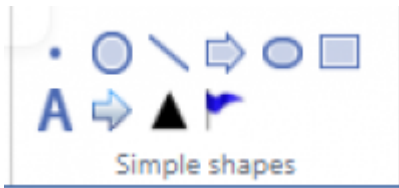

Simple shapes

Below are the set of simple shapes that can be added to a annotation.

- Point
- Circle
- Line
- Arrow
- Ellipse
- Rectangle
- Text
- Landmark 1
- Landmark 2
- Landmark 3

From:

<https://docs.pathomation.com/pma.studio/2.1.0/> - **PMA.studio 2.1.0**