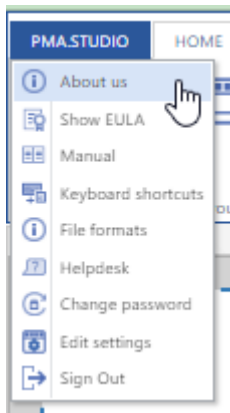

# Context menu

The product indication label in the top-left corner of the PMA.studio and PMA.vue user interface serves as a drop-down menu.

The items in the menu are the same for PMA.studio and PMA.vue.