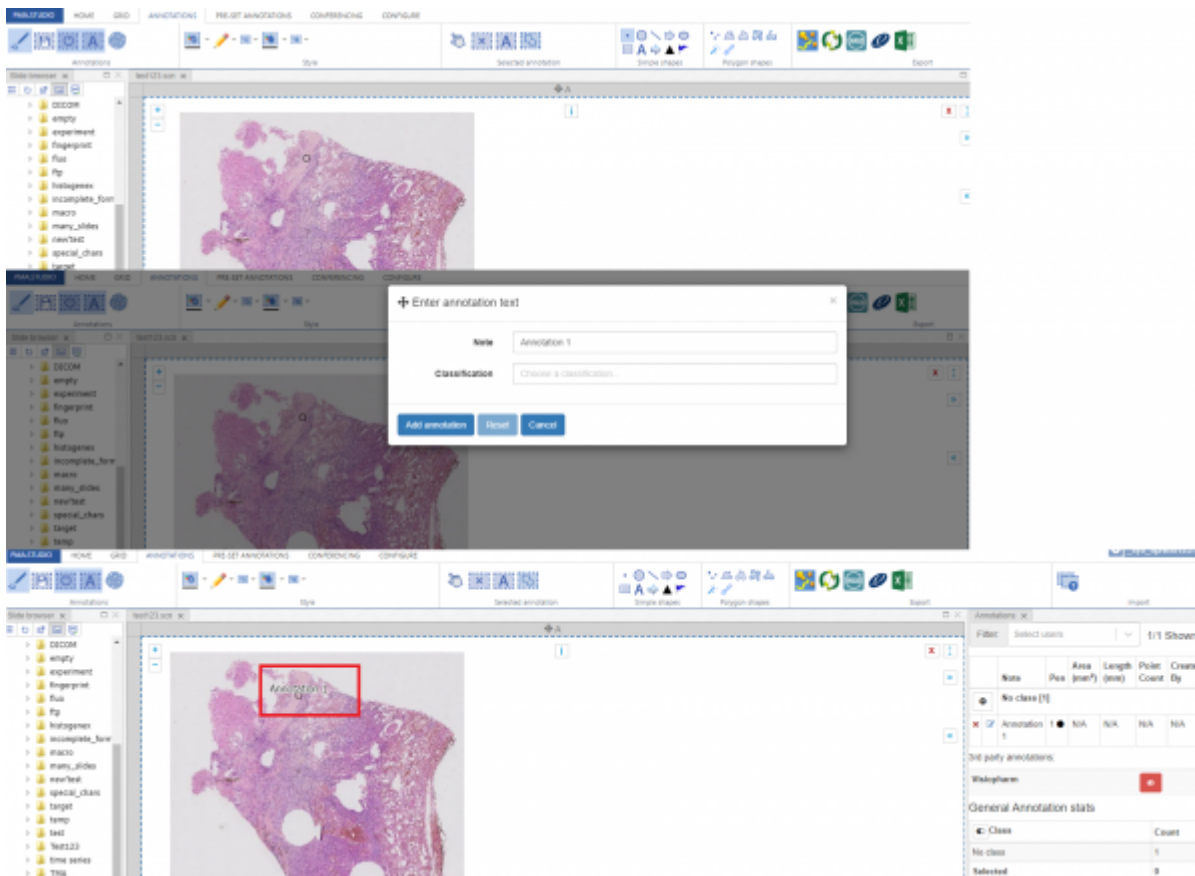

PMA.Studio provides different set of annotations tool you can choose from and draw annotations:

(Simple shapes)

1. Point
2. Circle
3. Line
4. Arrow
5. Ellipse
6. Rectangle
7. Text
8. Landmark 1
9. Landmark 2
10. Landmark 3

(Polygon Shapes)

1. Multipoint
2. Polygon
3. Closed Freehand
4. Compound Freehand
5. Freehand
6. Wand
7. Brush

Point Tool

Lets start with drawing a point, once you select the tool and click on the slide a point will be drawn and a popup dialog would appear that would allow you to add annotation title and classification. Once you press “Add Annotation” the annotation will be saved and will appear on the slide.