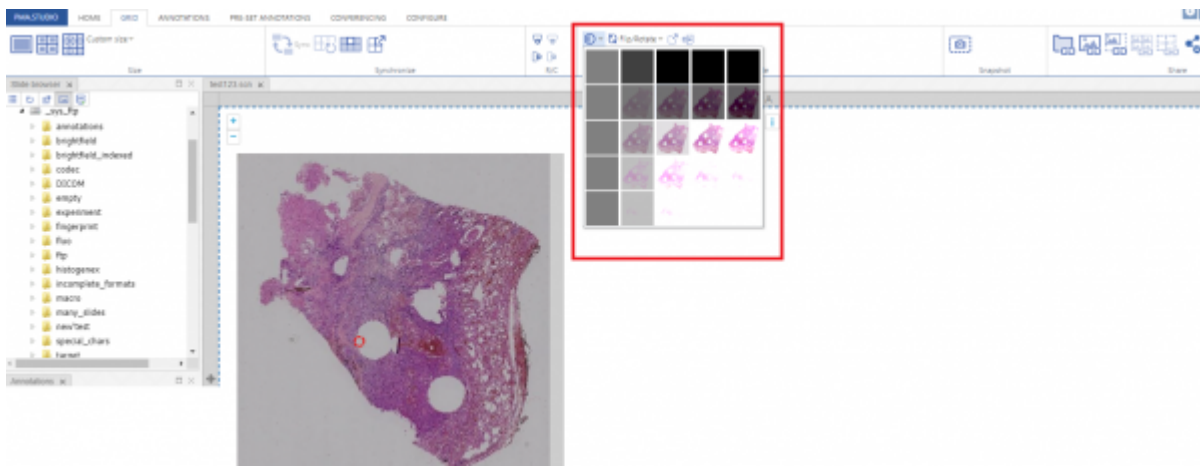

From: <https://docs.pathomation.com/pma.studio/2.1.0/> - **PMA.studio 2.1.0**

Permanent link: <https://docs.pathomation.com/pma.studio/2.1.0/doku.php?id=slides_grid&rev=1651002676>

Last update: **2022/04/26 22:51**