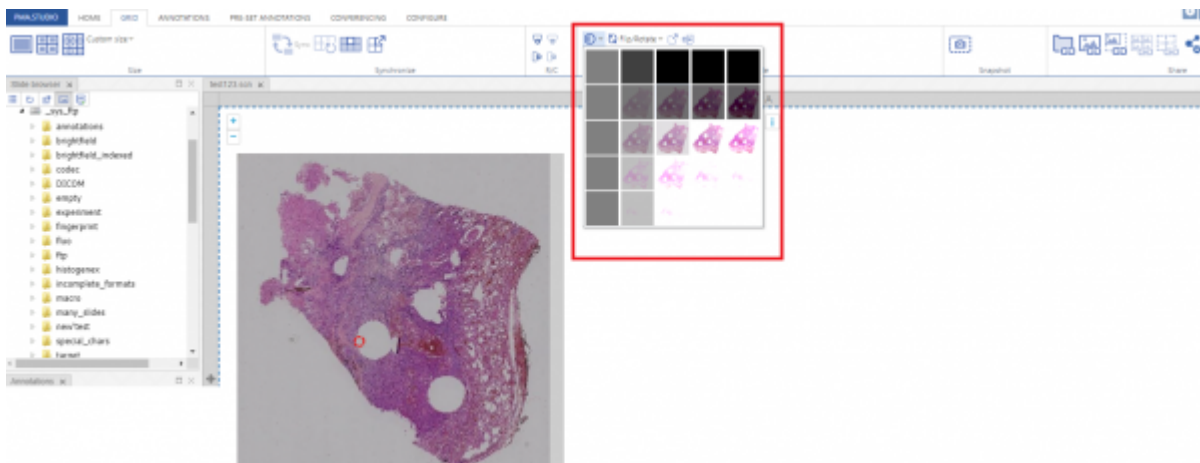

(Changing contrast of selected slide)

This tool allows you to change contrast of selected slide.