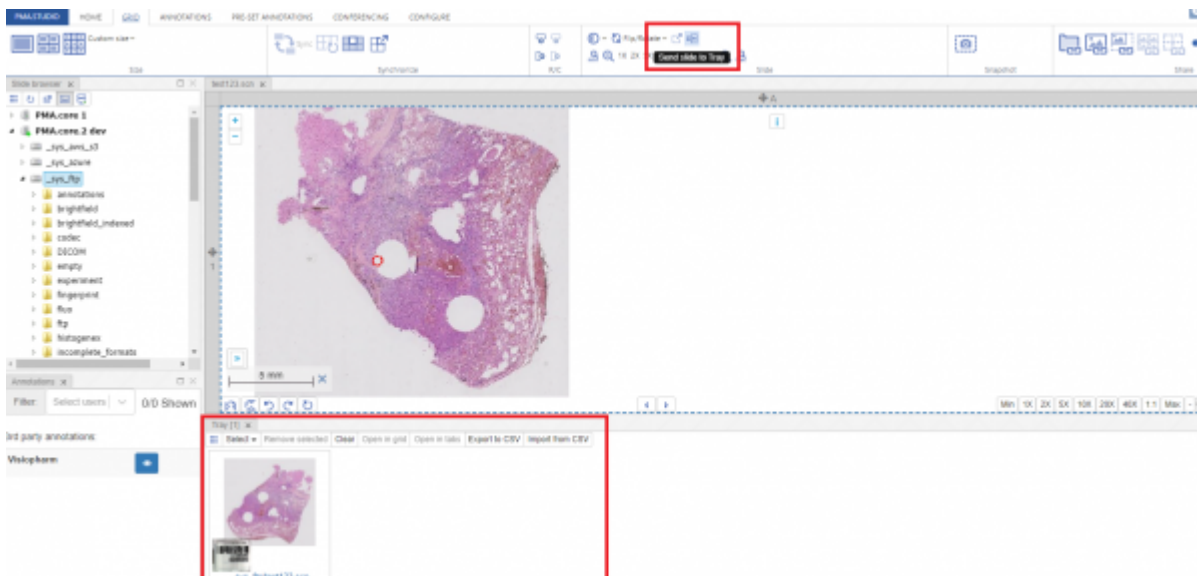

From:
<https://docs.pathomation.com/pma.studio/2.1.0/> - **PMA.studio 2.1.0**

Permanent link:
<https://docs.pathomation.com/pma.studio/2.1.0/doku.php?id=slides_grid&rev=1651003604>

Last update: **2022/04/26 23:06**