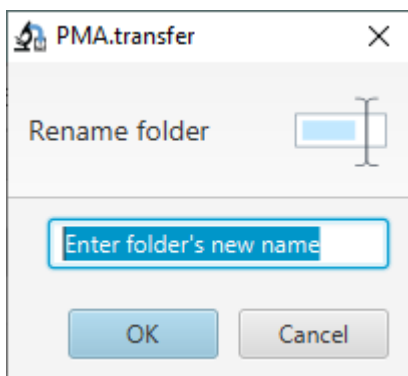

	Slidename	Slidesize	FileType	Last Modified
↑	..			
📁	brightfield		File folder	
📁	testtempwim2		File folder	
📁	WG26		File folder	
🖼️	CMU-1.mrxs	565,102,675	MRXS File	Sun Dec 15 11:46:31 GMT+01:00 2019
🖼️	CMU-1.svs	177,552,579	SVS File	Sun Dec 15 11:47:06 GMT+01:00 2019

Initiated via mouse right click within the table view borders, it's composed of three menu items : "Rename folder", "Delete folder", "Download folder".

Rename folder :

Click on this option pops up the following window :